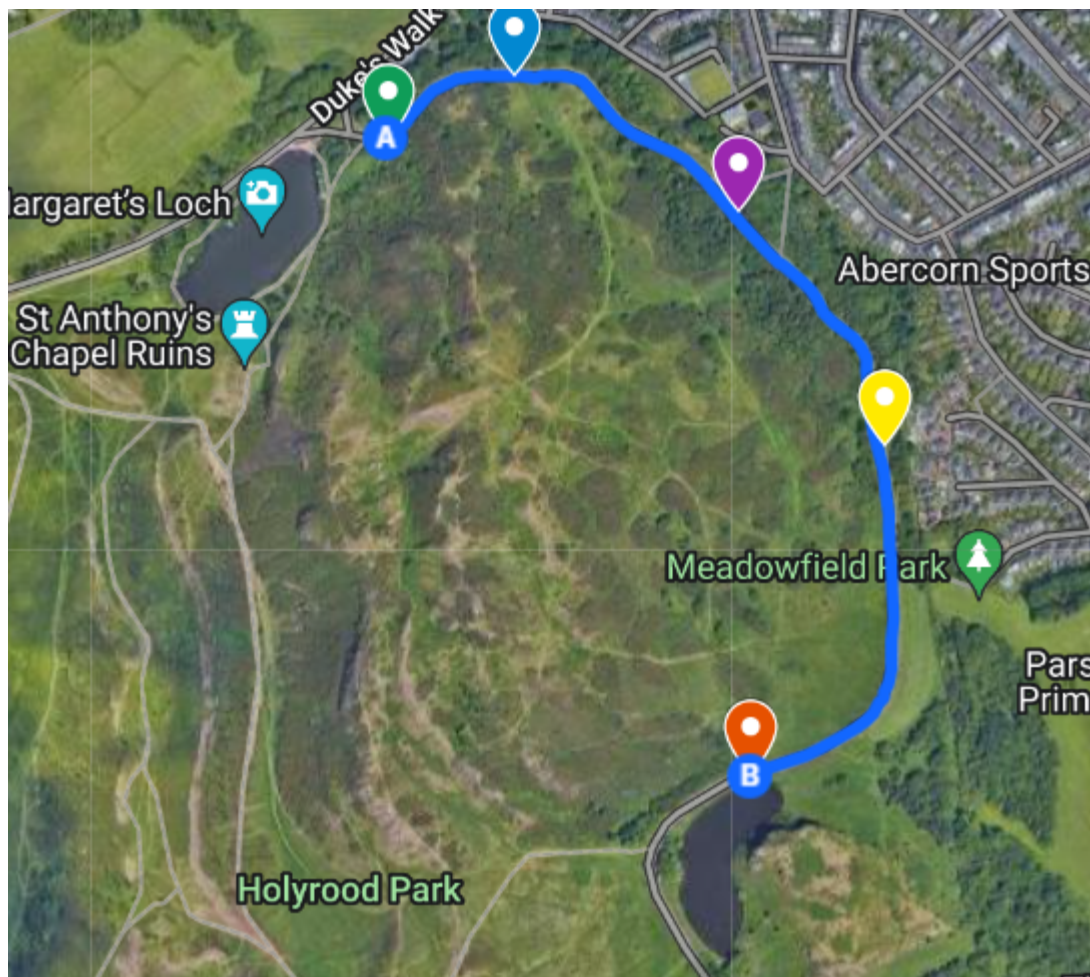

Edinburgh RC

edinburghrc.co.uk

ERC Hill Climb 2022

Arthur's Seat, Edinburgh

Sign on point is near the start of the climb and St Mary's Loch: What3Words
[///third.visit.chin](http://third.visit.chin)